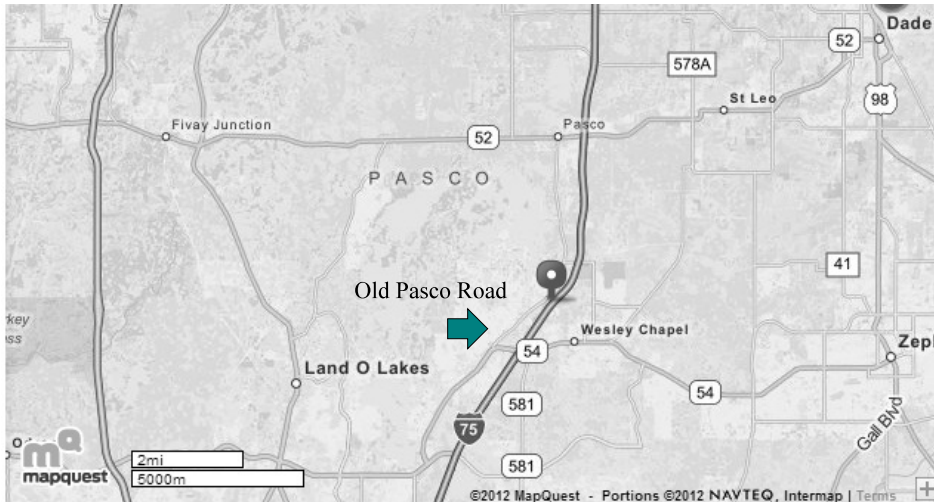

The Clubhouse will be open for those who want to get out of the heat. Restrooms on site.

From County / State Road 54:
Go north on Old Pasco Road approximately 2 miles. You will go past a large church and pass through a traffic light at Oakley Blvd. continue north. The speed limit will change to 15 MPH just before a sharp curve. We are in the curve on the right.

From State Road 52:
Go south on Old Pasco Road approximately 4 miles. There are very few crossroads along the way. When you cross a two lane paved road (overpass Road) continue a short way past the county water field. We are on the left in the next curve.

If you happen to be coming from Land O’ Lakes note that State Road 54 ends at the Outlet Mall entrance. You will need to turn left to remain on County Road 54.

Door prizes provided by the following:

If you would like to be reminded by email please sign up on our website.