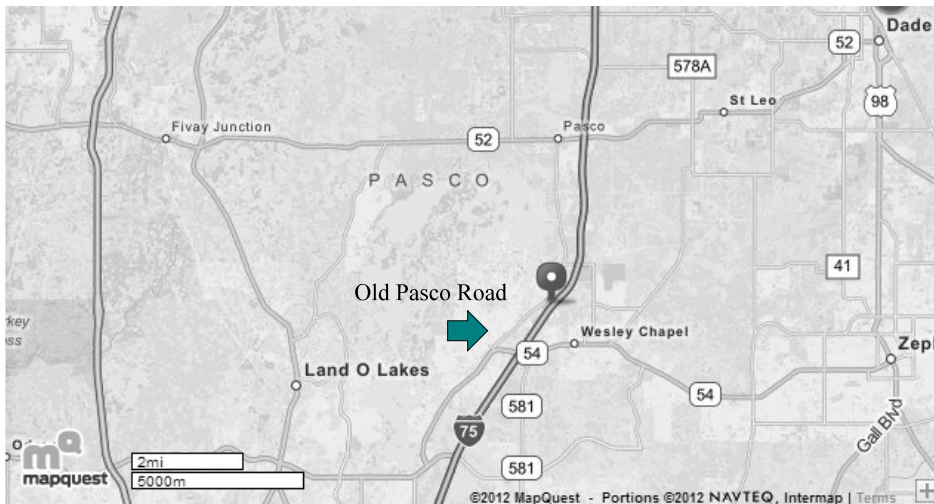

The Clubhouse will be open for those who want to get out of the heat. Restrooms on site.

From County / State Road 54:
Go north on Old Pasco Road approximately 2 miles. You will go past a large church and pass through a traffic light at Oakley Blvd. continue north. The speed limit will change to 15 MPH just before a sharp curve. We are in the curve on the right.

From State Road 52:
Go south on Old Pasco Road approximately 4 miles. There are very few crossroads along the way. When you cross a two lane paved road (overpass Road) continue a short way past the county water field. We are on the left in the next curve.

If you happen to be coming from Land O' Lakes note that State Road 54 ends at the Outlet Mall entrance. You will need to turn left to remain on County Road 54.

Door prizes provided by the following:

**Beef "O" Brady's ~ BB Ace Hardware ~ Sonny's Real Pit BAR-B-Q ~ Culver's ~ Outback Steakhouse
Bonefish Grill ~ Buffalo Wild Wings ~ BJ's Restaurant and Brewhouse ~ Ford's Garage~ Rock Auto.com
Tampa Sheds ~ AutoZone ~ Texas Roadhouse ~ Ker's Wing House**